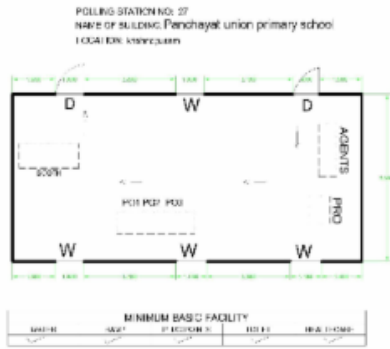

Nazri Naksha

Google Map View

Polling Station Building Front View

Polling Station Front View

Cad View

Key MAP View