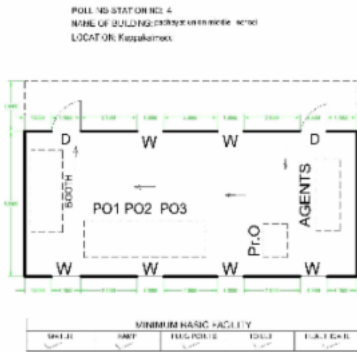

Nazri Naksha

Google Map View

Polling Station Building Front View

Polling Station Front View

Cad View

Key MAP View