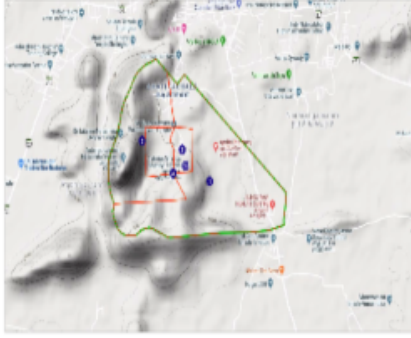

Nazri Naksha

Google Map View