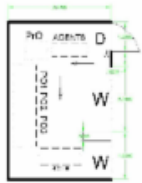

Cad View

Key MAP View

POLLING STATION NO: 36
NAME OF BUILDING: Sri mangalamma middle school
LOCATION: kumbakonam

VENUE/IN BASIC FACILITY

✓	✓	✓	✓	✓
WATER	SEW	FLOORING	TOILET	ELECTRIC