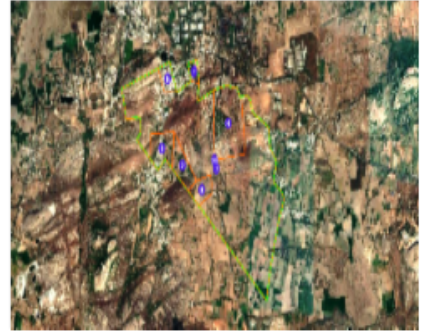

Nazri Naksha

Google Map View