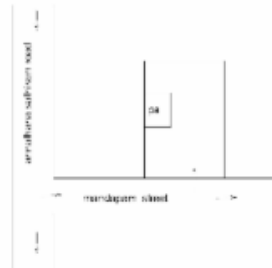

Cad View

Key MAP View

POLLING STATION NO: 36
NAME OF BUILDING: Sri mangalamma middle school
LOCATION: kumbakonam

VENUE/IN BASIC FACILITY

✓	✓	✓	✓	✓
WATER	SEW	FLOORING	TOILET	ELECTRIC