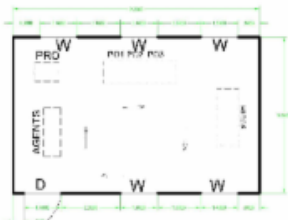

Google Map View

Polling Station Building Front View

Polling Station Front View

Cad View

POLLING STATION NO. 47
 NAME OF POLLING STATION: animal multi-tier gov.hr.sec. school
 LOCATION: evalingur

POLLING STATION FACILITY				
NO.	TYPE	FLOOR AREA	FLOOR	FUNCTION
1	PRO			
2	AGENTS			
3	D			
4	W			
5	W			
6	W			