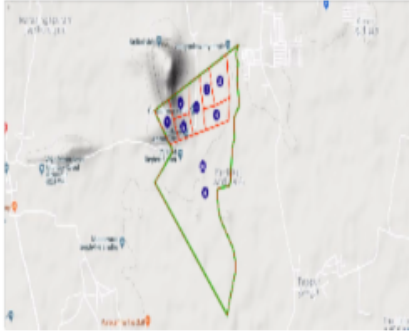

Nazri Naksha

Google Map View