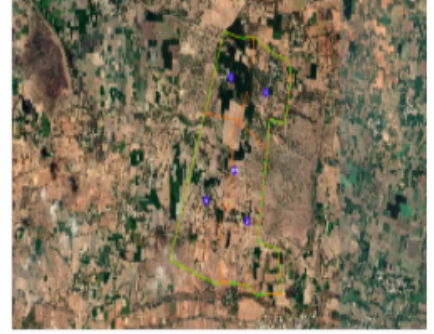

Nazri Naksha

Google Map View