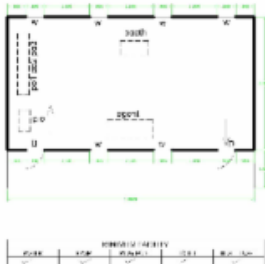

Cad View

ps.no:82
ps.no: panchayat union primary school
akkochiuppan