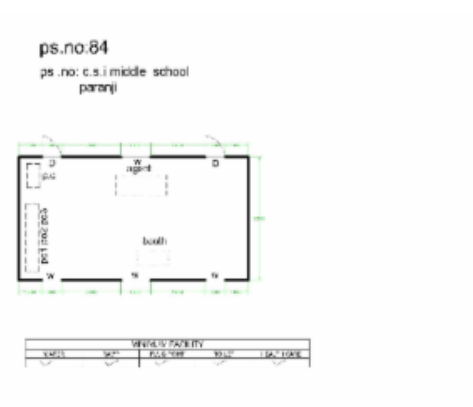

Nazri Naksha

Google Map View

Polling Station Building Front View

Polling Station Front View

Cad View

Key MAP View