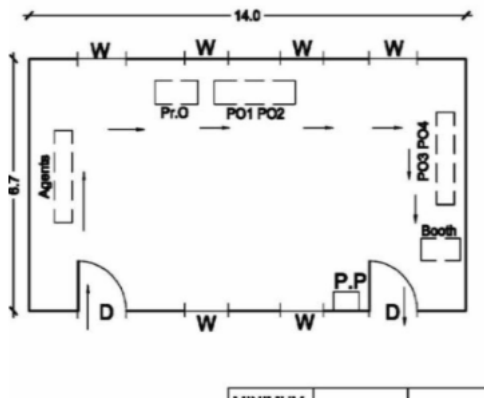

Nazri Naksha

Google Map View

Polling Station Building Front View

Polling Station Front View

Cad View

Key MAP View