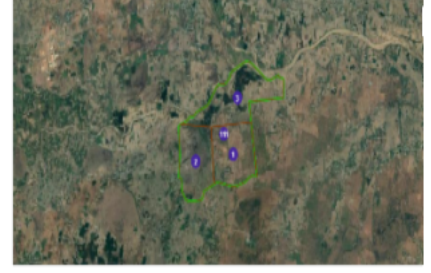

Nazri Naksha

Google Map View