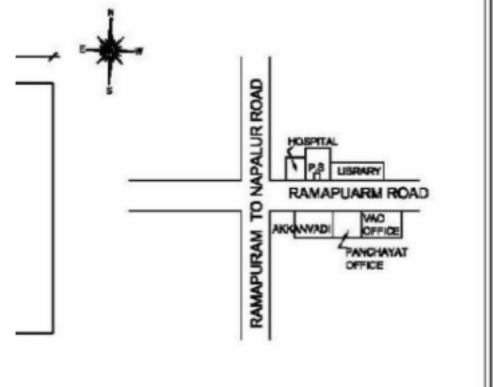

Cad View

Key MAP View

MINIMUM BASIC FACILITY	WATER	RAMP	PLUG POINT
	✓	✓	✓