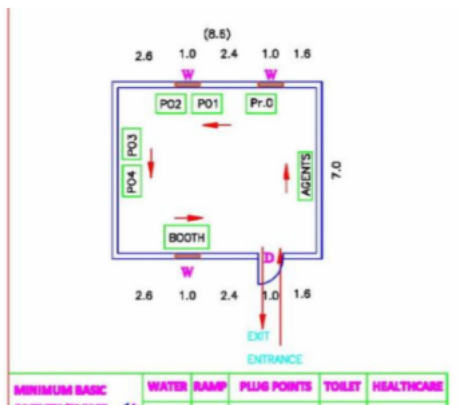

Nazri Naksha

Google Map View

Polling Station Building Front View

Polling Station Front View

Cad View

Key MAP View