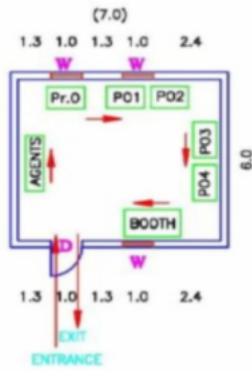

Google Map View

Cad View