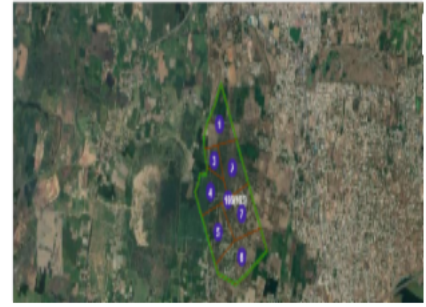

Nazri Naksha

Google Map View