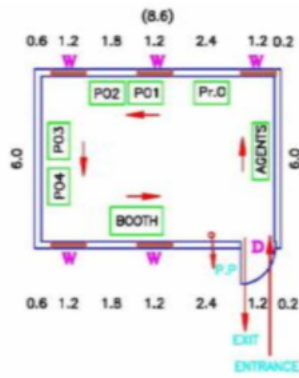

Nazri Naksha

Google Map View

Cad View