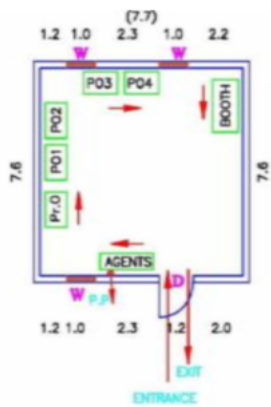

Nazri Naksha

Google Map View

Polling Station Building Front View

Polling Station Front View

Cad View

Key MAP View