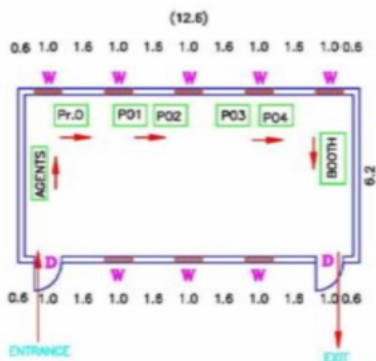

Nazri Naksha

Google Map View