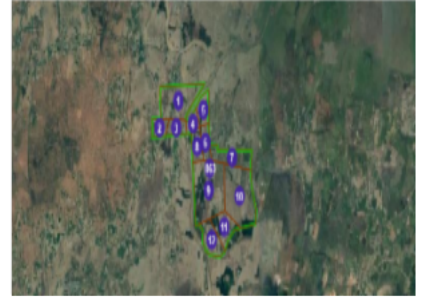

Nazri Naksha

Google Map View