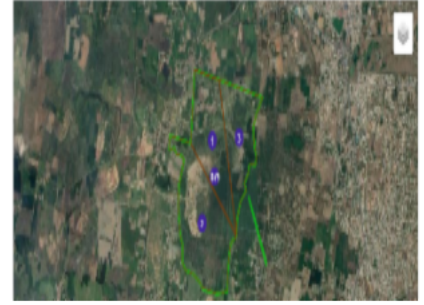

Nazri Naksha

Google Map View