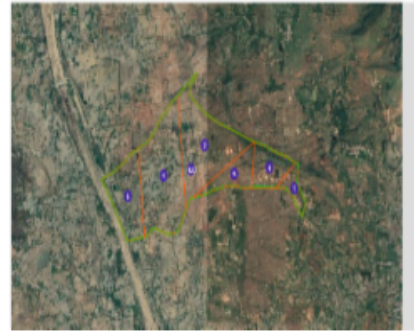

Nazri Naksha

Google Map View