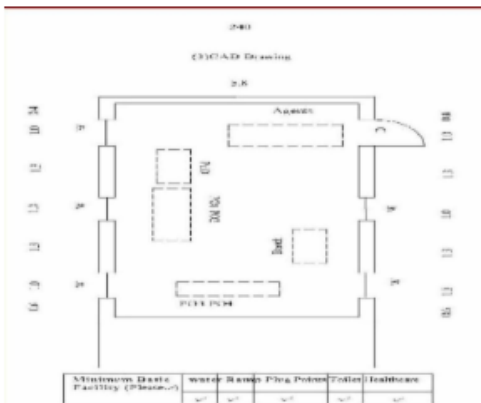

Nazri Naksha

Google Map View

Polling Station Building Front View

Polling Station Front View

Cad View

Key MAP View