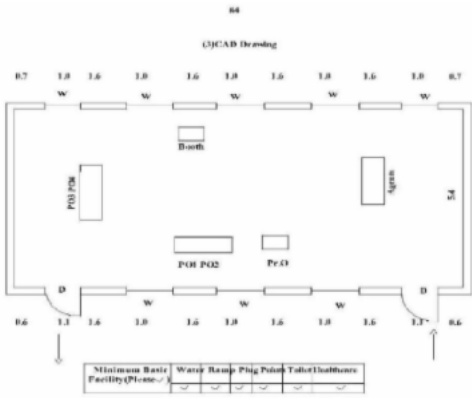

Nazri Naksha

Google Map View

Polling Station Building Front View

Polling Station Front View

Cad View

Key MAP View