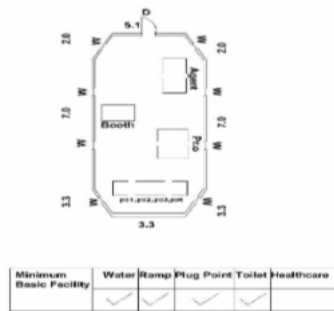

Nazri Naksha

Google Map View

Polling Station Building Front View

Polling Station Front View

Cad View

Key MAP View