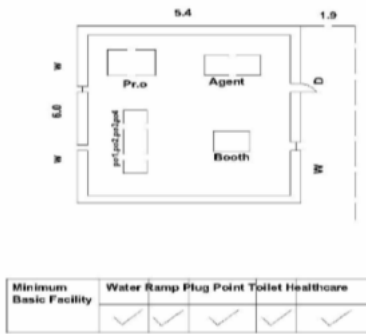

Nazri Naksha

Google Map View

Polling Station Building Front View

Polling Station Front View

Cad View

Key MAP View