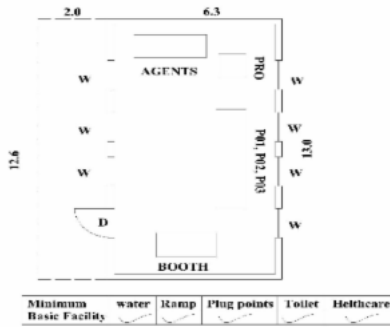

Nazri Naksha

Google Map View

Polling Station Building Front View

Polling Station Front View

Cad View

Key MAP View