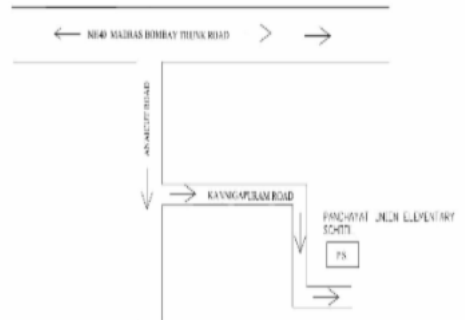

Google Map View

Polling Station Building Front View

Polling Station Front View

Cad View

WATER	BAMP	PLUG	TRUSS	LEAD
✓	✓	✓	✓	✗

6/12/2025

Key MAP View

6/12/2025