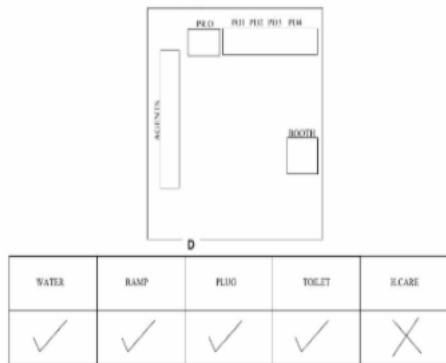

Nazri Naksha

Google Map View

Polling Station Building Front View

Polling Station Front View

Cad View

Key MAP View