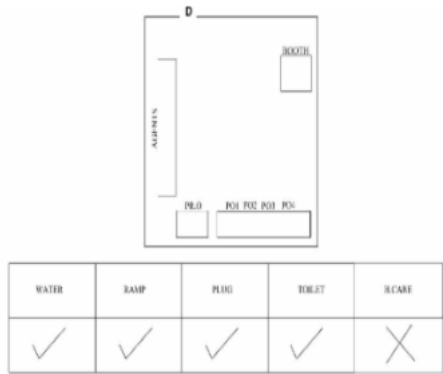

Nazri Naksha

Google Map View

Polling Station Building Front View

Polling Station Front View

Cad View

Key MAP View