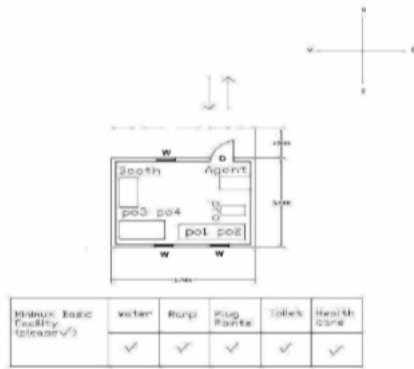

Nazri Naksha

Google Map View

Polling Station Building Front View

Polling Station Front View

Cad View

Key MAP View