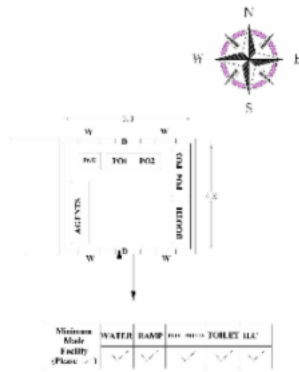

Nazri Naksha

Google Map View

Polling Station Building Front View

Polling Station Front View

Cad View

Key MAP View