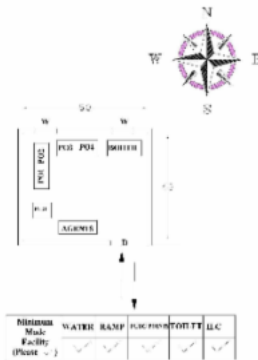

Nazri Naksha

Google Map View

Polling Station Building Front View

Polling Station Front View

Cad View

Key MAP View