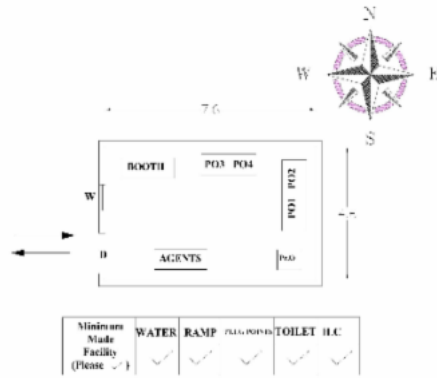

Nazri Naksha

Google Map View

Polling Station Building Front View

Polling Station Front View

Cad View

Key MAP View

ARCOT TO KALAVAI ROAD