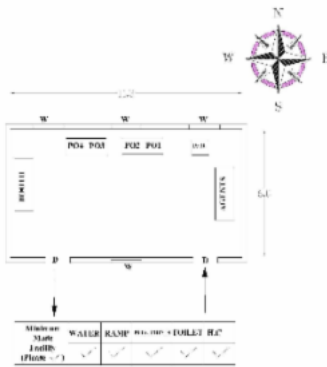

Nazri Naksha

Google Map View

Polling Station Building Front View

Polling Station Front View

Cad View

Key MAP View