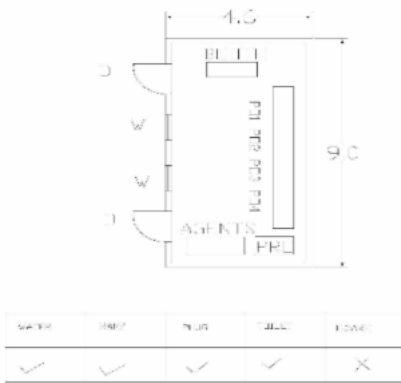

Nazri Naksha

Google Map View

Polling Station Building Front View

Polling Station Front View

Cad View

Key MAP View