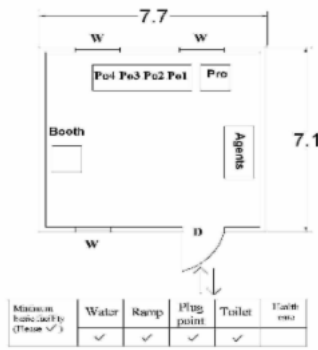

Nazri Naksha

Google Map View

Polling Station Building Front View

Polling Station Front View

Cad View

Key MAP View