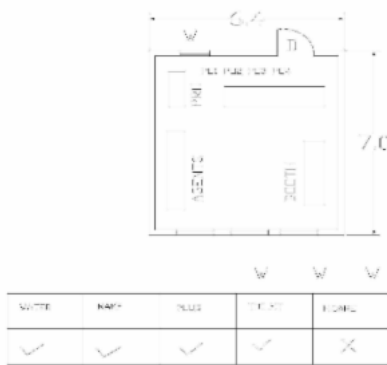

Nazri Naksha

Google Map View

Polling Station Building Front View

Polling Station Front View

Cad View

Key MAP View