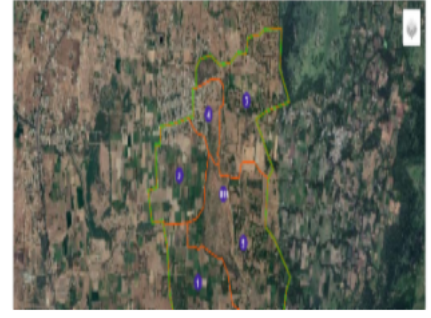

Nazri Naksha

Google Map View