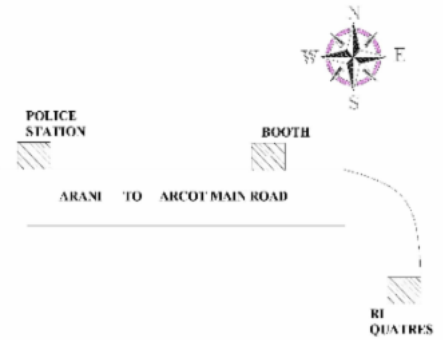

Nazri Naksha

Google Map View