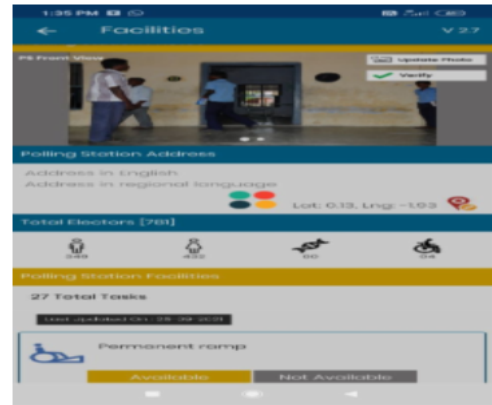

Polling Station Front View