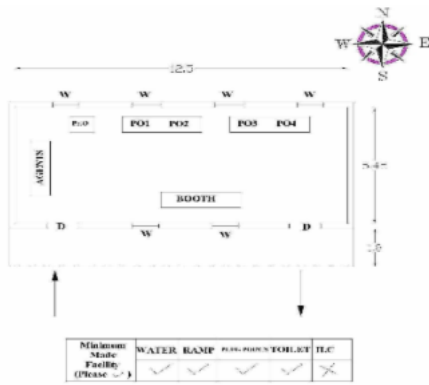

Nazri Naksha

Google Map View

Polling Station Building Front View

Polling Station Front View

Cad View

Key MAP View