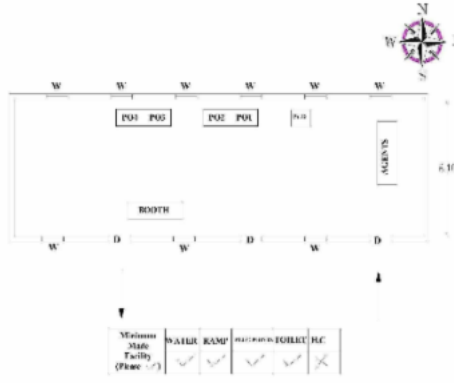

Nazri Naksha

Google Map View

Polling Station Building Front View

Polling Station Front View

Cad View

Key MAP View