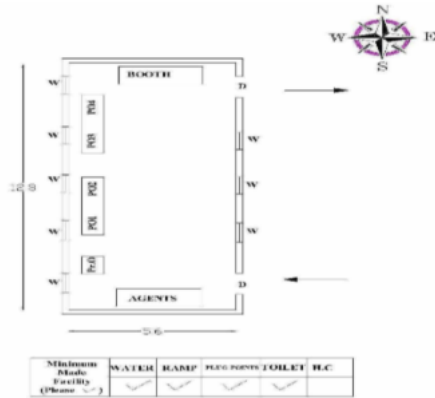

Nazri Naksha

Google Map View

Polling Station Building Front View

Polling Station Front View

Cad View

Key MAP View