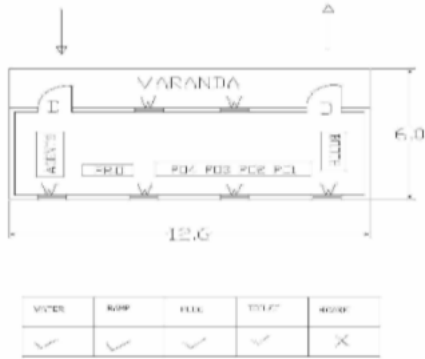

Nazri Naksha

Google Map View

Polling Station Building Front View

Polling Station Front View

Cad View

Key MAP View