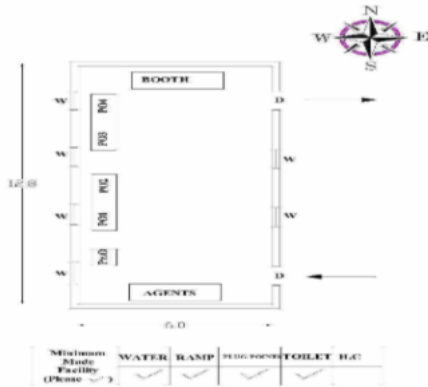

Nazri Naksha

Google Map View

Polling Station Building Front View

Polling Station Front View

Cad View

Key MAP View