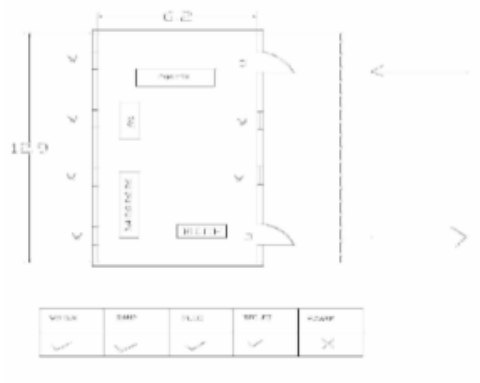

Nazri Naksha

Google Map View

Cad View