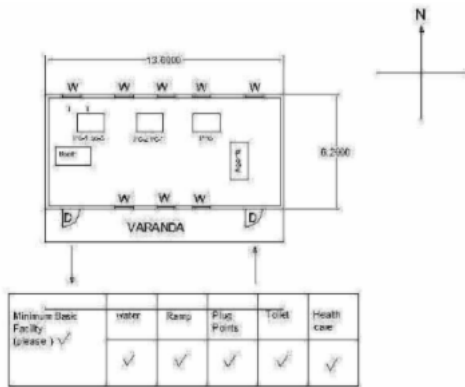

Nazri Naksha

Google Map View

Polling Station Building Front View

Polling Station Front View

Cad View

Key MAP View