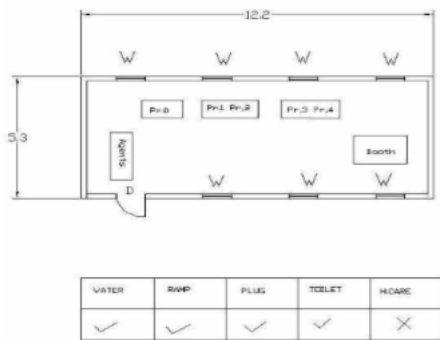

Nazri Naksha

Google Map View

Polling Station Building Front View

Polling Station Front View

Cad View

Key MAP View