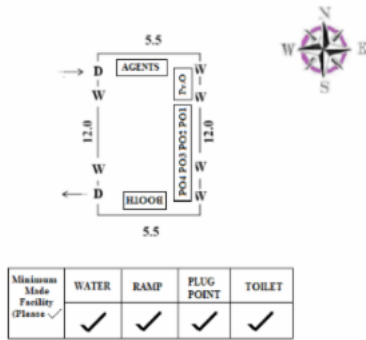

Nazri Naksha

Google Map View

Polling Station Building Front View

Polling Station Front View

Cad View

Key MAP View