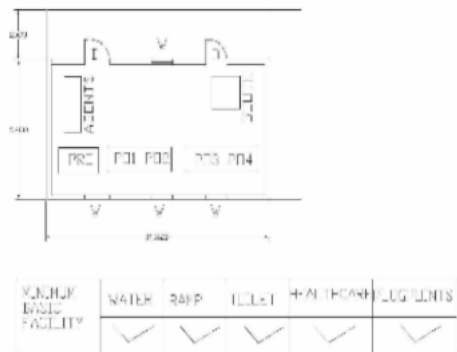

Nazri Naksha

Google Map View

Polling Station Building Front View

Polling Station Front View

Cad View

Key MAP View