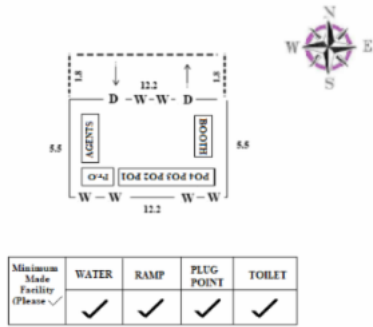

Nazri Naksha

Google Map View

Polling Station Building Front View

Polling Station Front View

Cad View

Key MAP View